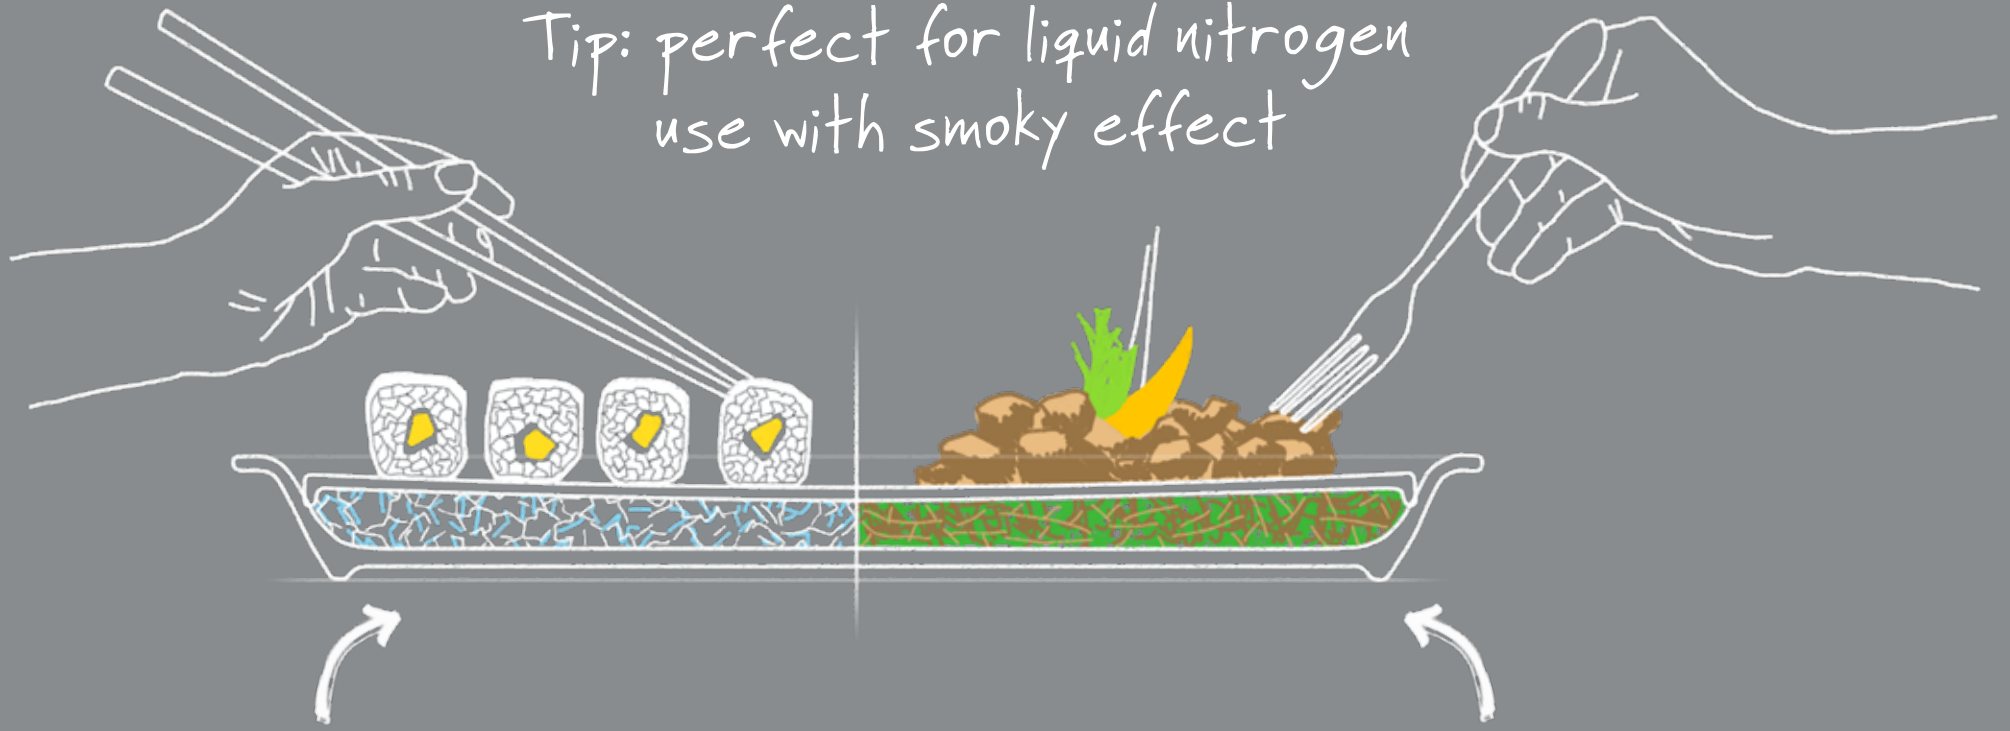

Round plate with hollow central section ARRP29

SUGGESTIONS ..... *Amaze*

Round deep platter AMDP29 & round flat tray AMFLT26 - Whole series page 32

Tip: perfect for liquid nitrogen  
use with smoky effect