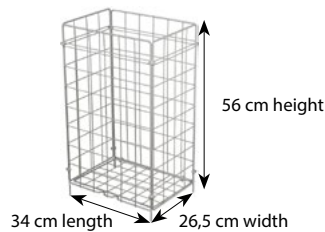

### Dimensions:

68220  
Chef hat paper, white  
23 cm

60995  
Wire waste paper basket, collapsible, white  
34 x 26,5 x 56 cm

60685  
Sanitary paper-bags  
11 + 4 x 28 cm

60009  
Paper towel folded ZZ, natural  
25 x 23 cm