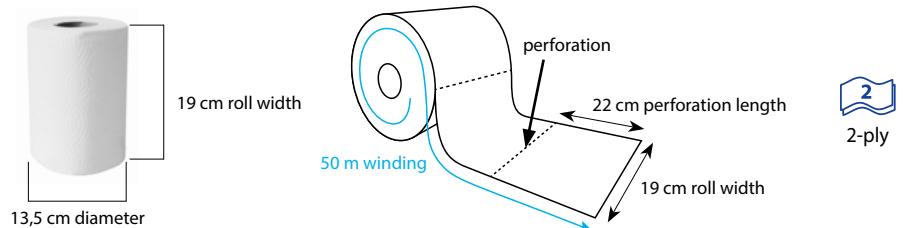

Parametres:

60121
Wiper roll tissue 2-ply
19 cm x 50 m Ø 13,5 cm