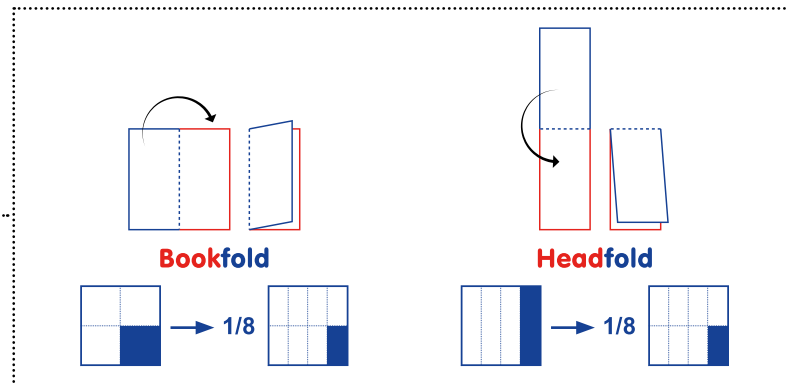

Napkin folding
for dispensers: