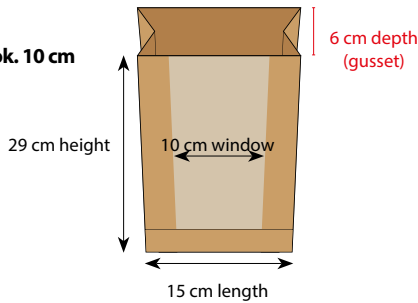

### Dimensions:

**77315**

**Foodcontainer rectangular**  
10,8 x 8 x 3 cm

**65536**

**Baking cups**  
Ø 35 x 20 mm

**72515**

**Paper bags with sidefold**  
15 + 6 x 29 cm ok. 10 cm

**75434**