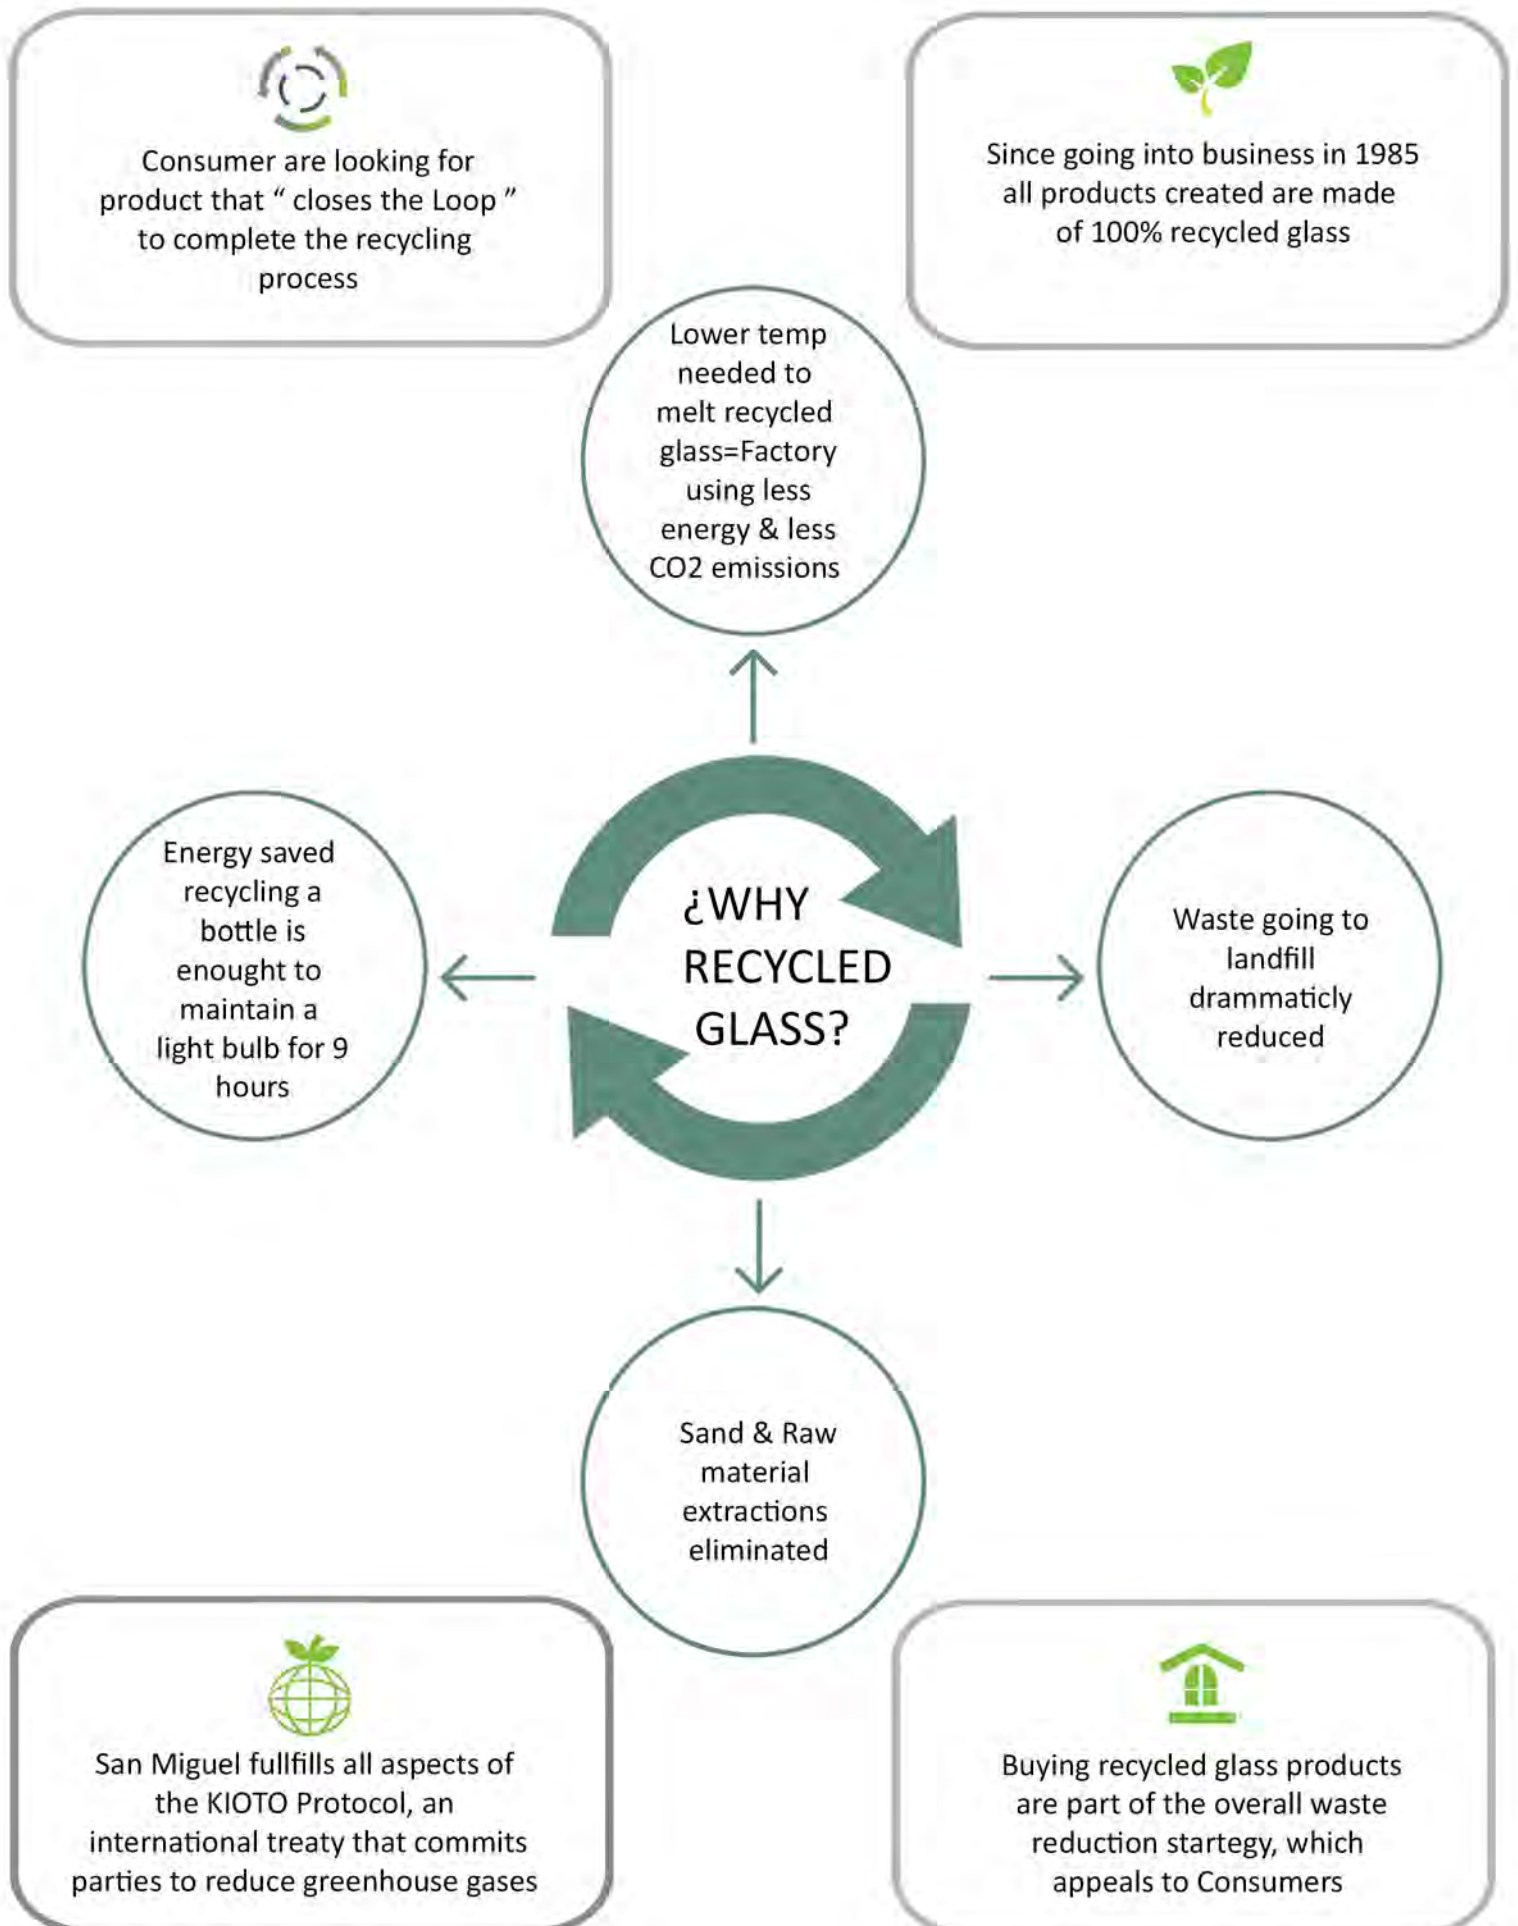

Owned factory and showroom located on almost 60,000 square meters of land, keeping integrated team members close to production.

Warehousing ability to hold up to 24,000 pallets.

Production processes that support continuous mold creation, providing the ability to create almost limitless shapes and sizes of product.

Our raw material is 100% recycled glass and is 100% Post Consumer glass.
Close the loop.

Raw material is sourced locally to avoid unnecessary transportation.
We care you care

RESPONSIBLE SOURCING WHY RECYCLED GLASS