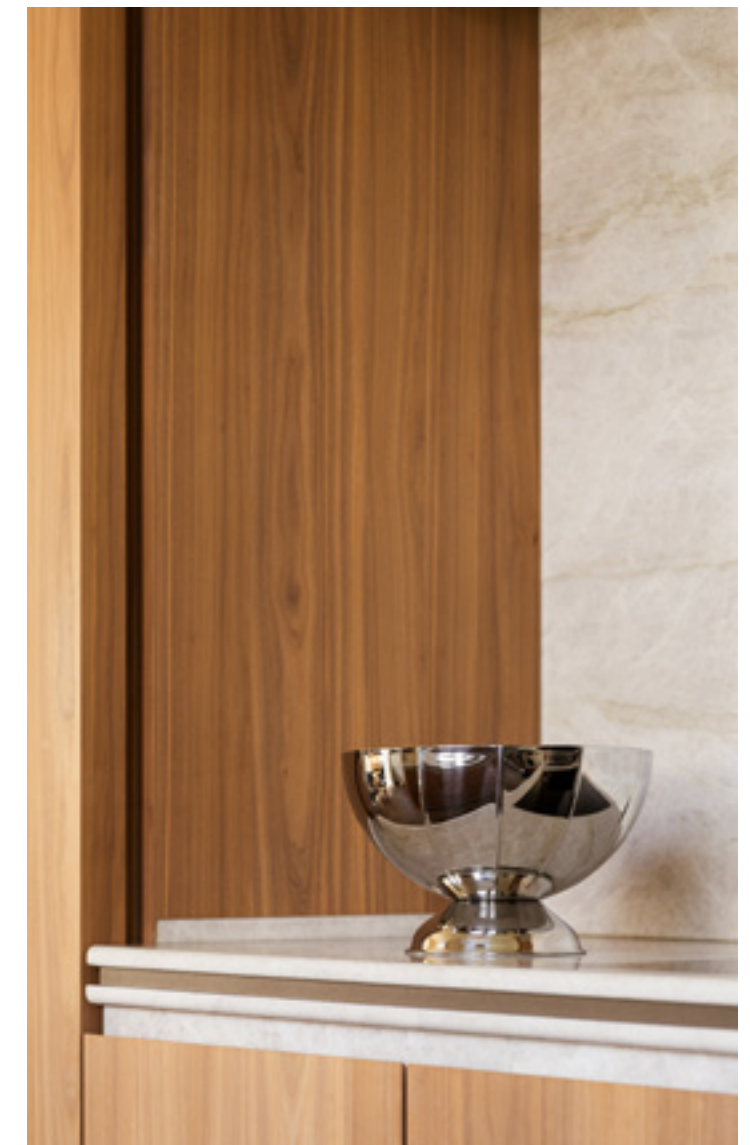

NOX

NOX

Each bar item within the Nox collection is carefully designed, with both detail and functionality at the forefront. The cool gleam of chrome forms a stylish contrast with the warm tones of cocktails and drinks, creating a refined visual interplay. The result? A collection that both invites and impresses.