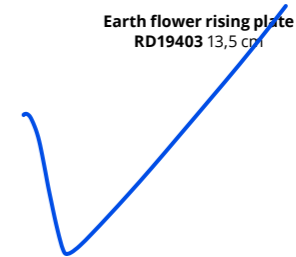

DESIGN BY
RBC
BYSTUDIORAW.COM

Earth flower rising plate
RD19402 10,5 cm

Earth flower plate
RD19405 9 cm

DESIGN BY
RBC
BYSTUDIOSAW.COM

Earth flower bowl
RD19406 20 cm

Earth creamer
RD19401

Earth flower rising plate
RD19403 13,5 cm