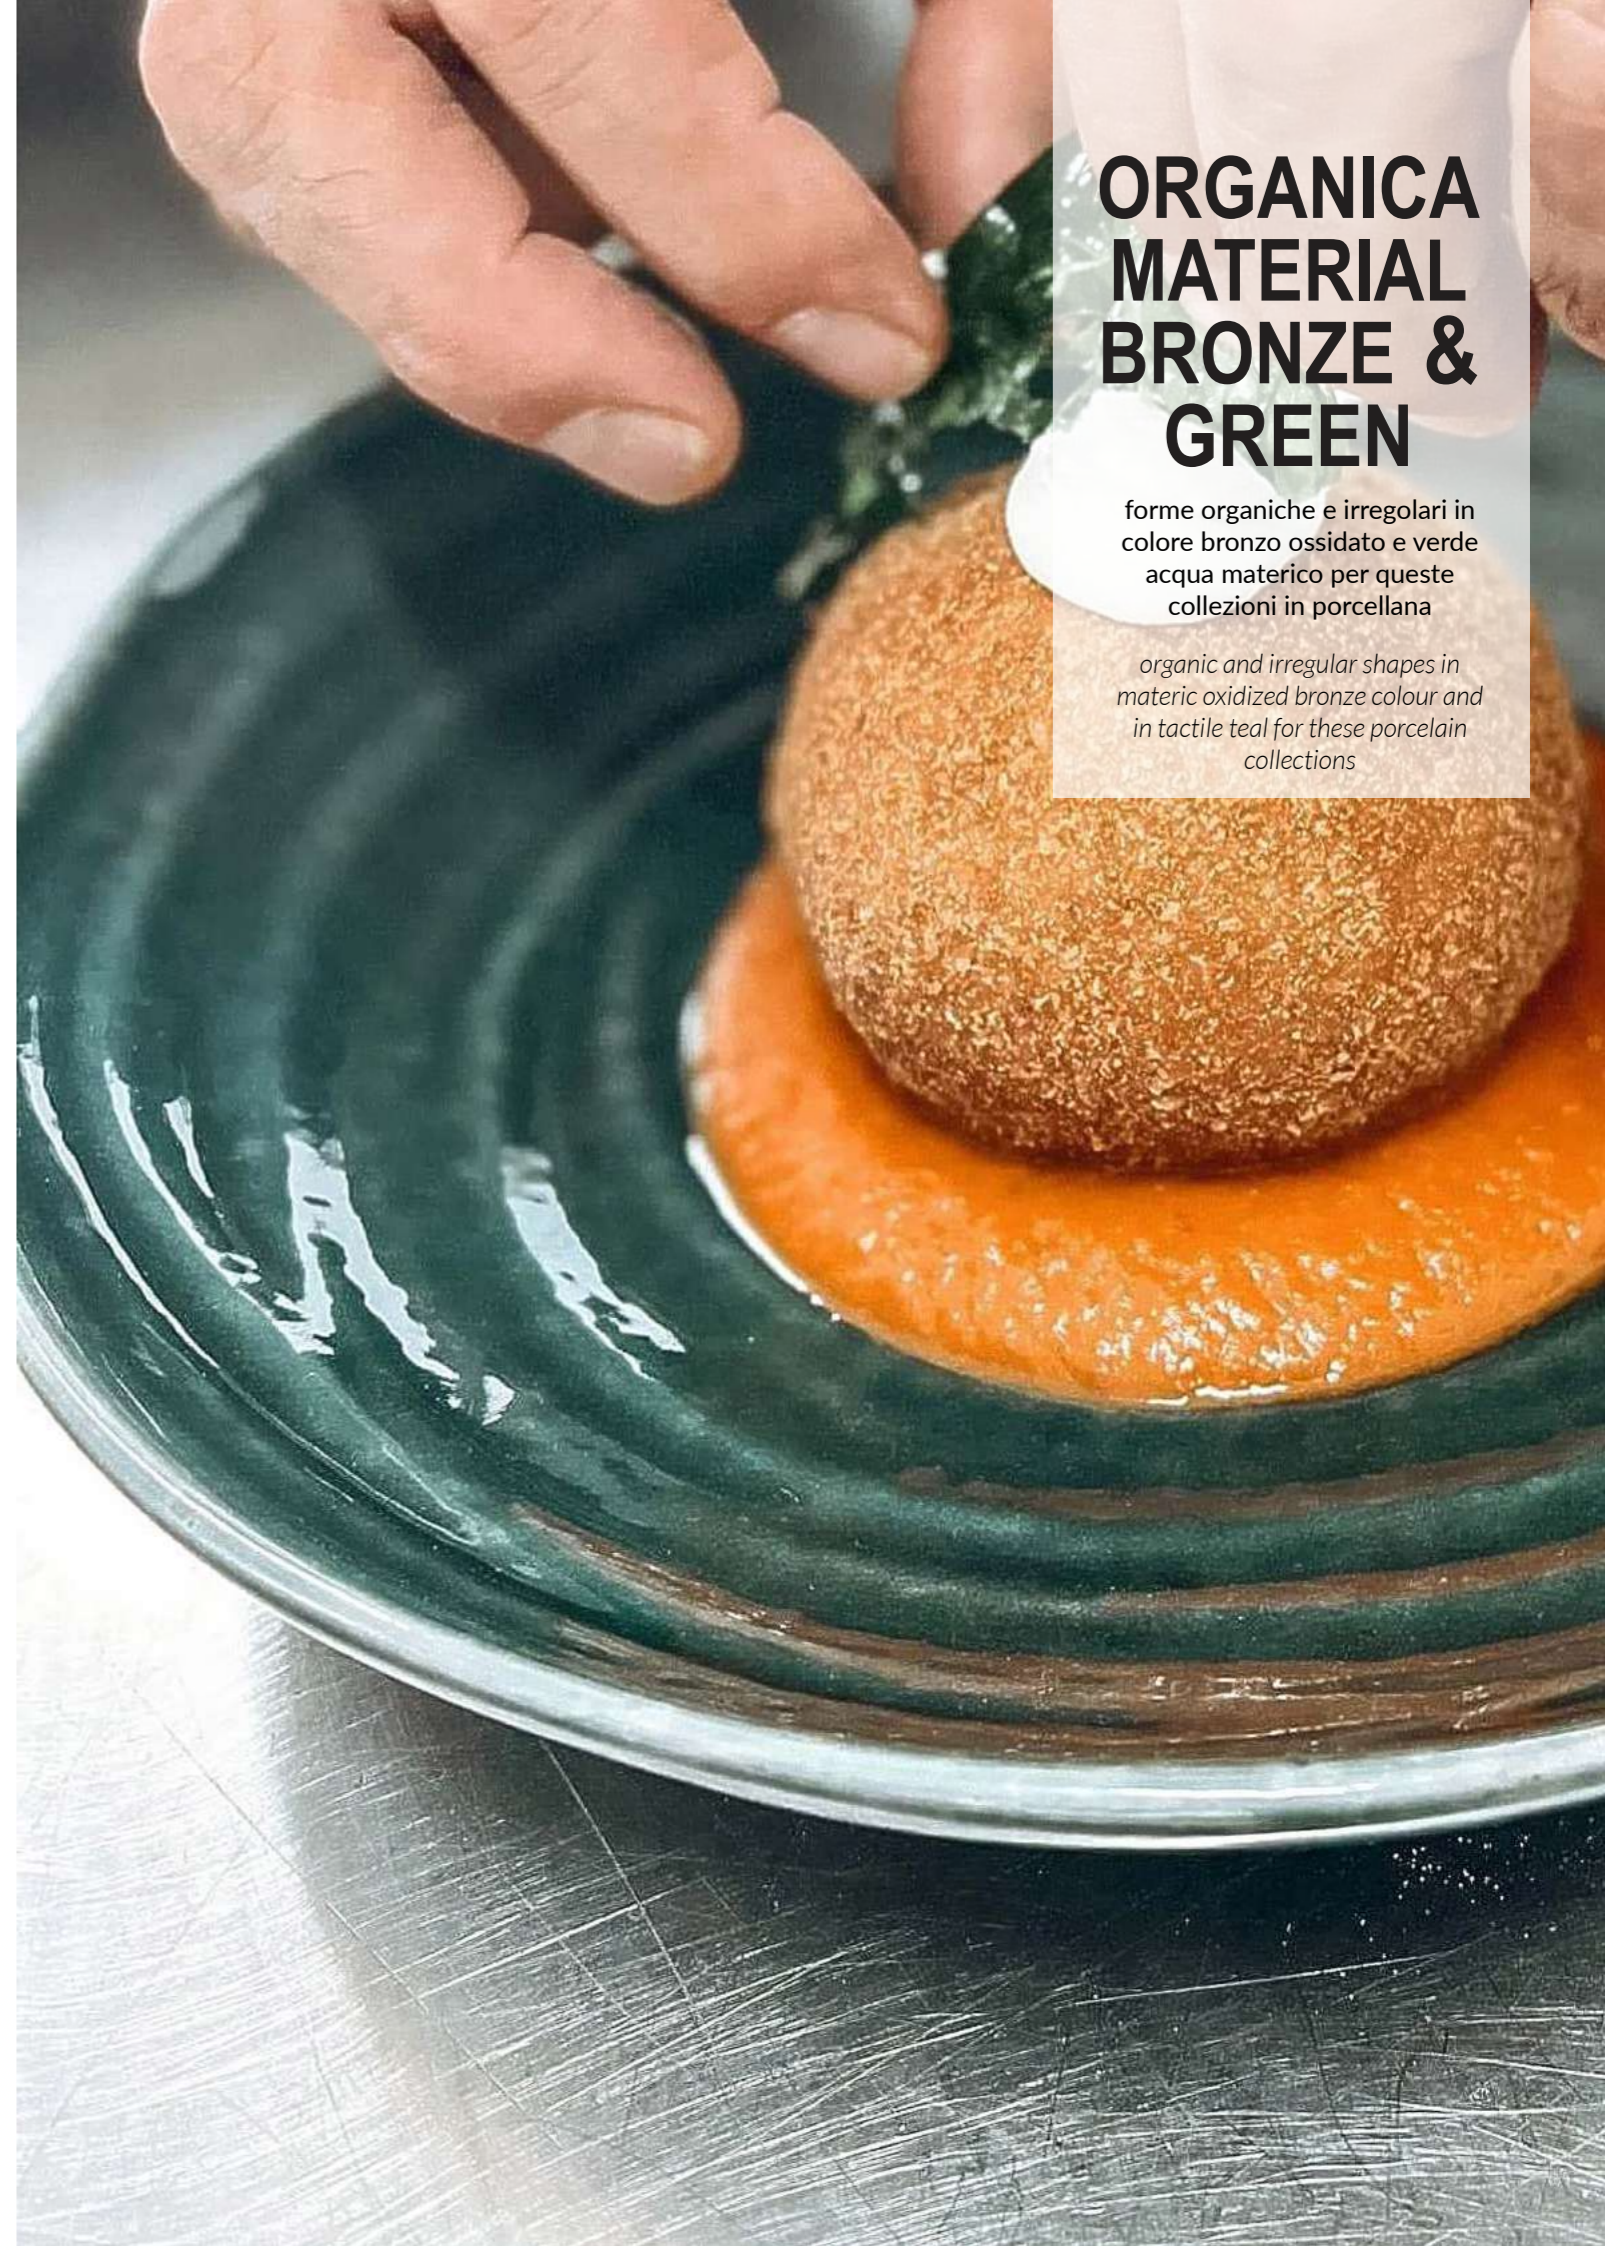

ORGANICA MATERIAL BRONZE & GREEN

forme organiche e irregolari in
colore bronzo ossidato e verde
acqua materico per queste
collezioni in porcellana

*organic and irregular shapes in
materic oxidized bronze colour and
in tactile teal for these porcelain
collections*