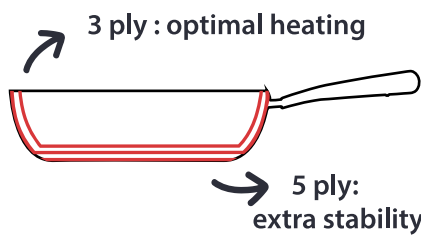

E (MM)
Height

U/M
SU / Mastercarton

C (MM)
Width

F (CL)
Capacity

Gastropan **NEW SIZE**

Experience the ultimate culinary MUST HAVE.

Designed with a **non-stick, scratch-proof** and **PFAS-FREE** non-toxic coating with 3 metal layers, Gastropan provides stability, even heat distribution, and long-lasting durability for a perfect cooking experience.