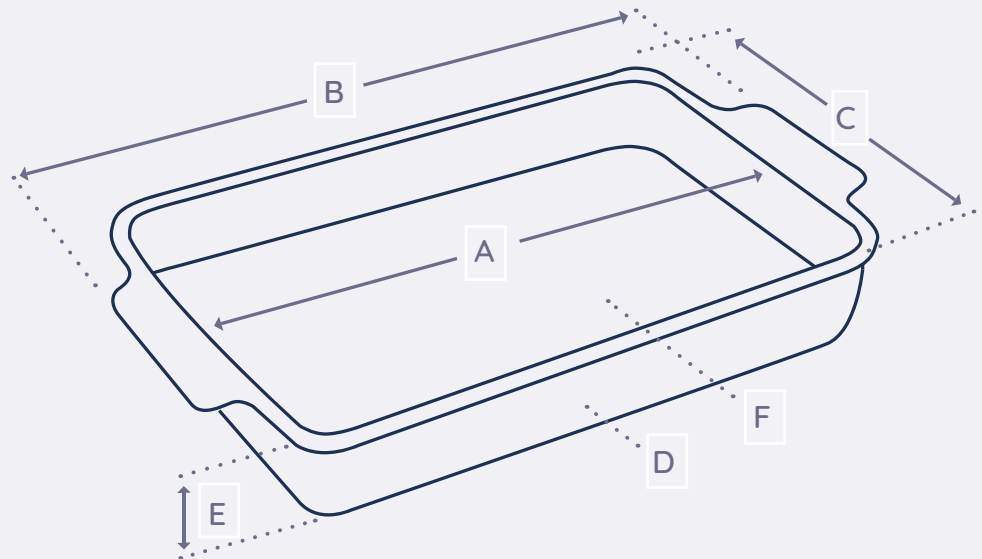

P. 148

Coffee/Tea

P. 142

Key

A (MM)
Interior length

D (MM)
Thickness

GR
Gram

B (MM)
Exterior length