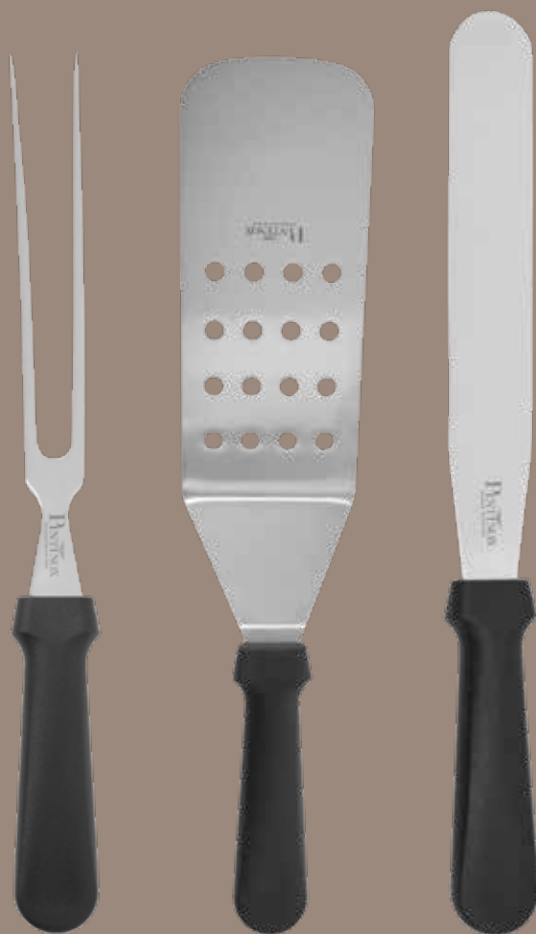

A WORLD OF
ESSENTIAL
ACCESSORIES

ACCESSORIES

LA CUCINA
KITCHEN

PROFESSIONAL

KITCHEN TOOLS coltello formaggi, scavino pomodoro, levator solo e pelapatate | cheese knife, tomato shark, corer apple and y-peeler